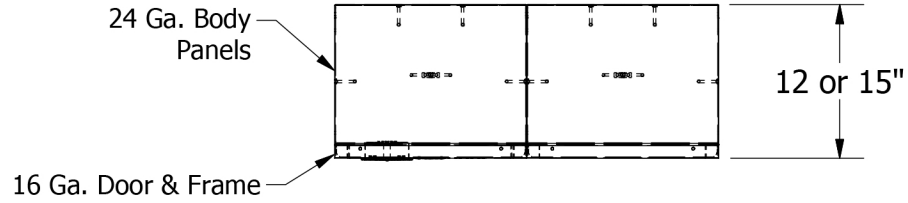

2

1

72" High Single Tier Jorgenson Ventilated Locker

B

B

A

A

Allow $\frac{1}{16}$ " growth per frame