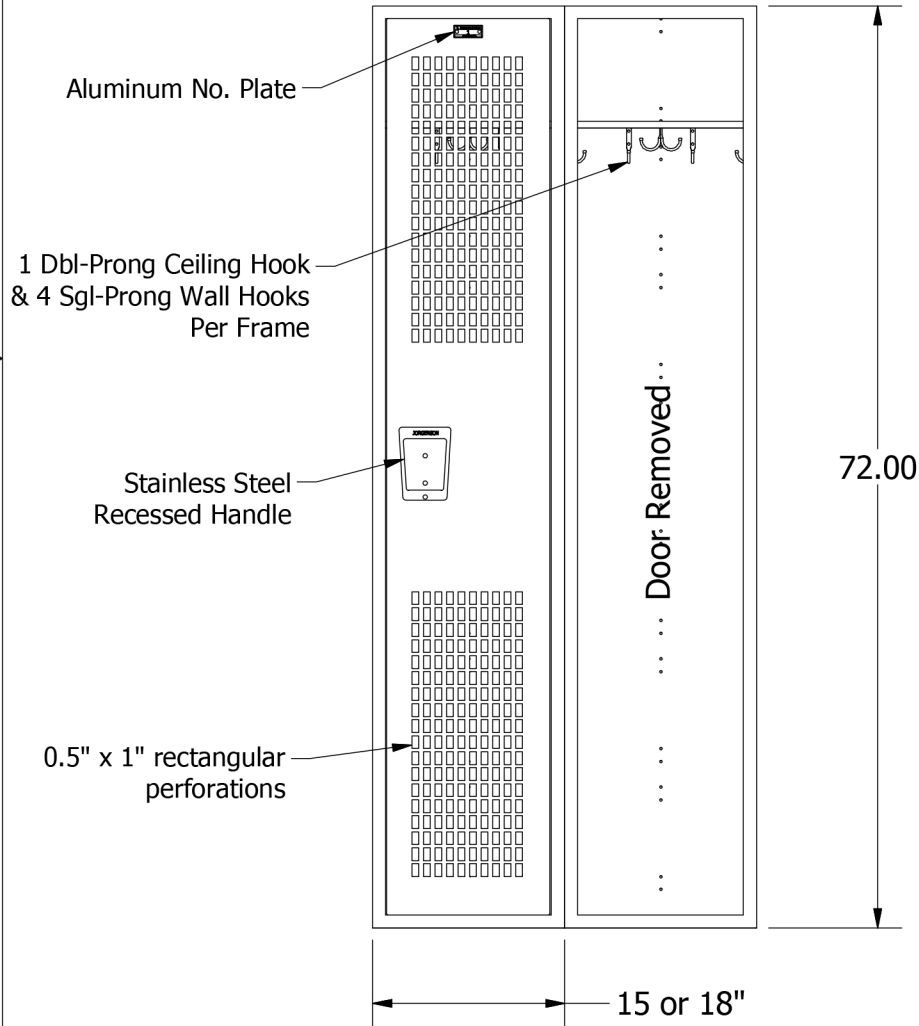

2

1

72" High Single Tier Jorgenson Ventilated Locker

B

B

A

A

Allow $\frac{1}{16}$ " growth per frame